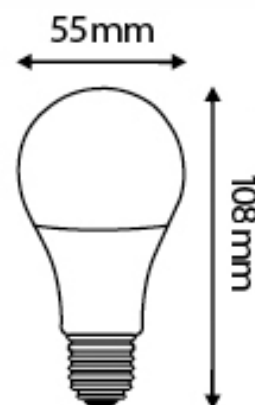

Standard LED 7W E27

TECHNICAL CHARACTERISTICS

Base	E27
Watts	7W
Color	Natural white
Kelvin	- 4000 K
Input Voltage Min	220 V AC
Input Voltage Max	240 V AC
Beam angle	330°
Life Span	35000 h
warranty	3 ans
Certifications	CE, RoHS
Diameter	55mm
Lumen	580 lm
CRI	>80

{ean}