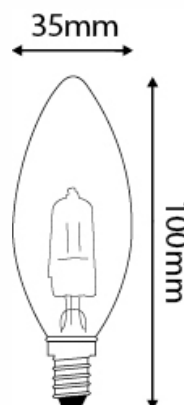

Smooth candle HALO ECO 46W 240V E14 CL

TECHNICAL CHARACTERISTICS

Base	E14
Watts	46.0000W
Power Consumption	46W
Weight	25g
Color	Warm white
Kelvin	2750 - 3200 K
Input Voltage Min	220 V AC
Input Voltage Max	240 V AC
Beam angle	No°
Life Span	2000 h
warranty	1 ans
Certifications	CE, RoHS, ERP
Diameter	35mm
Lumen	702 lm

7640153467973