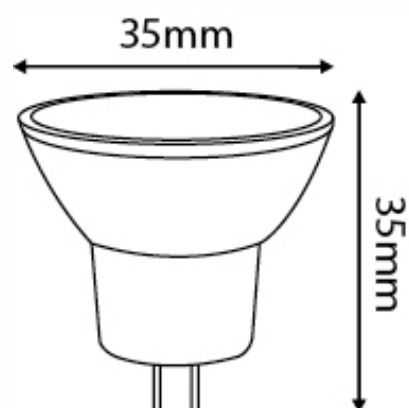

DICHROIQUE D.35 ECO 12V 28W GU4 20°

TECHNICAL CHARACTERISTICS

Base	GU4
Watts	28.0000W
Power Consumption	28W
Color	Warm white
Kelvin	- 3000 K
Input Voltage Max	12 V AC, DC
Beam angle	20°
Life Span	2000 h
warranty	1 ans
Certifications	CE, RoHS, ERP
Diameter	35mm
Lumen	1000 lm

7640153468352