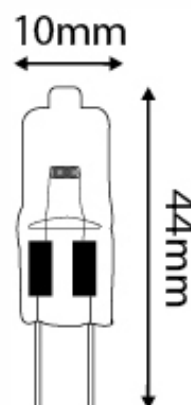

LAMPE HALO ECO 28W 12V GY6,35

TECHNICAL CHARACTERISTICS

Base	GY6.35
Watts	28.0000W
Power Consumption	28W
Color	Warm white
Kelvin	- 2900 K
Input Voltage Max	12 V AC, DC
Beam angle	No°
Life Span	2000 h
warranty	1 ans
Certifications	CE, RoHS, ERP
Diameter	10mm
Lumen	550 lm

7640153468321